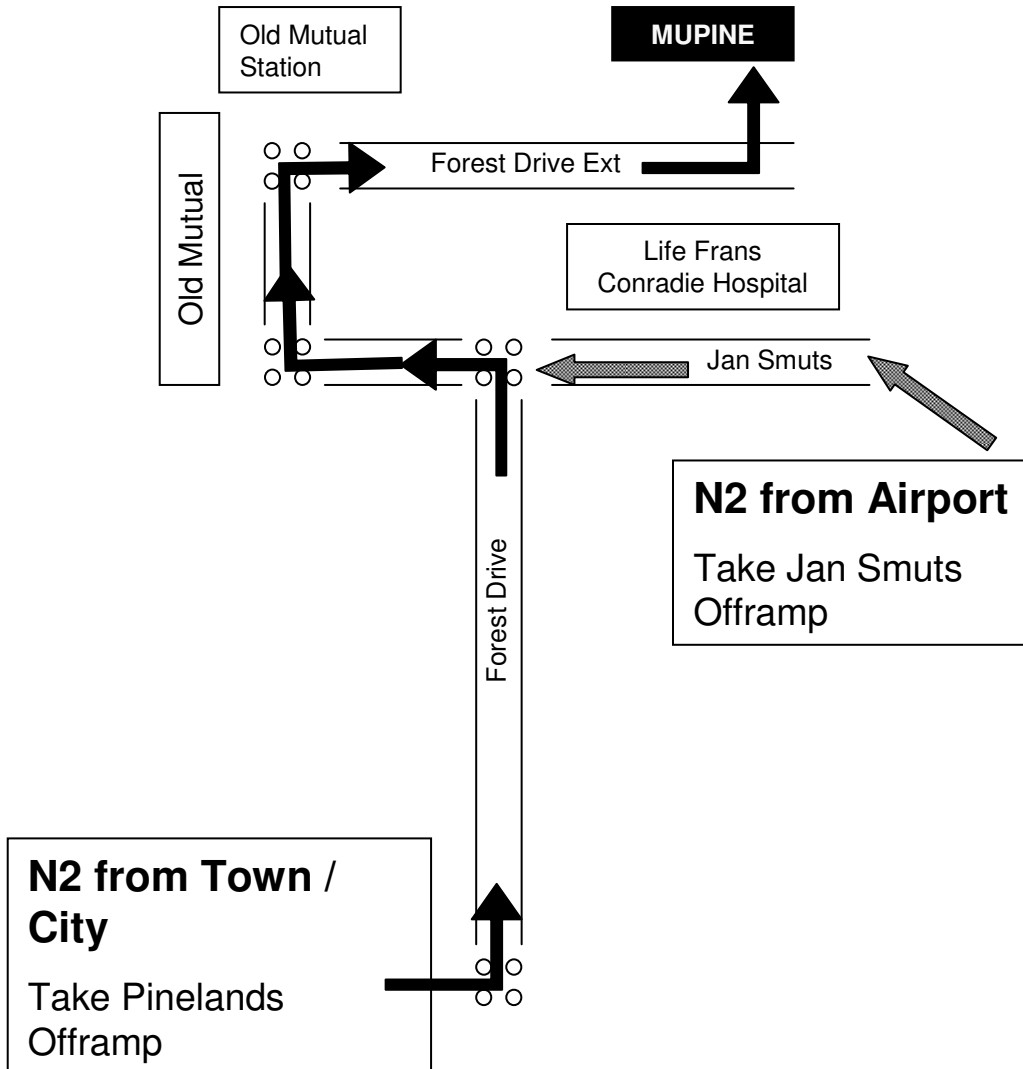

## From Town / City

- Follow the N2 (airport highway), take the Pinelands Offramp
- Turn LEFT onto Raapenberg Weg over the bridge onto Forest Drive
- Continue right down Forest Drive towards Old Mutual
- At T-Junction robots turn LEFT into Jan Smuts
- At next Robot turn RIGHT towards the station
- Turn immediately right again into Forest Drive Extension
- Up over the railway bridge, Mupine is on your LEFT directly opposite the Conradie Care Centre (golf course)
- TSiBA Education is sign posted within the Mupine Complex

## From Airport

- Follow the N2 (towards Cape Town), take the Jan Smuts Offramp
- Keep RiGHT and take the PINELANDS slip road onto Jan Smuts
- Continue right down Jan Smuts towards Old Mutual
- Go straight through robots at intersection with Forest Drive
- At next robot turn RIGHT towards the station
- Turn immediately right again into Forest Drive Extension
- Up over the railway bridge, Mupine is on your LEFT directly opposite the Conradie Care Centre (golf course)
- TSiBA Education is sign posted within the Mupine Complex